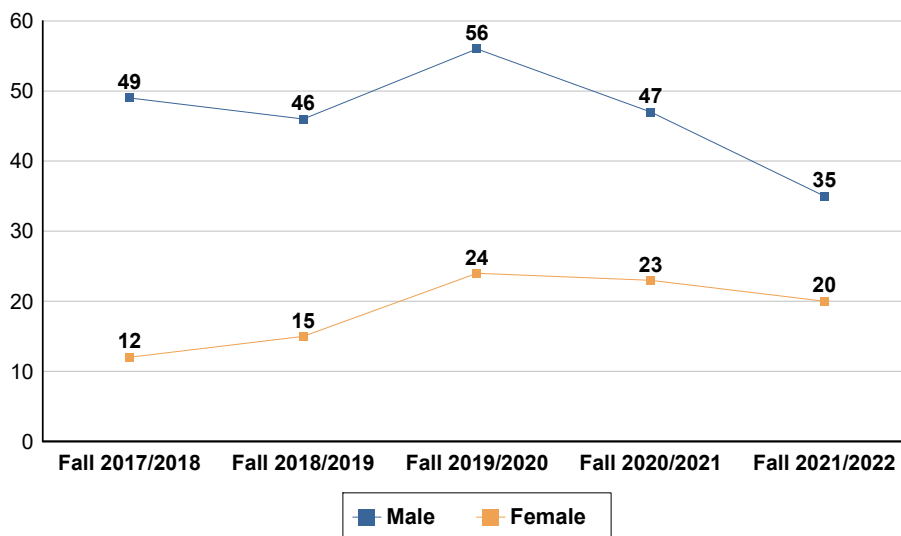

History of Enrolled Students

College of Engineering Master of Science in Civil Engineering

Enrolled Students by Level & Gender

	Female	Male	Total
Fall 2021/2022	20	35	55
Fall 2020/2021	23	47	70
Fall 2019/2020	24	56	80
Fall 2018/2019	15	46	61
Fall 2017/2018	12	49	61