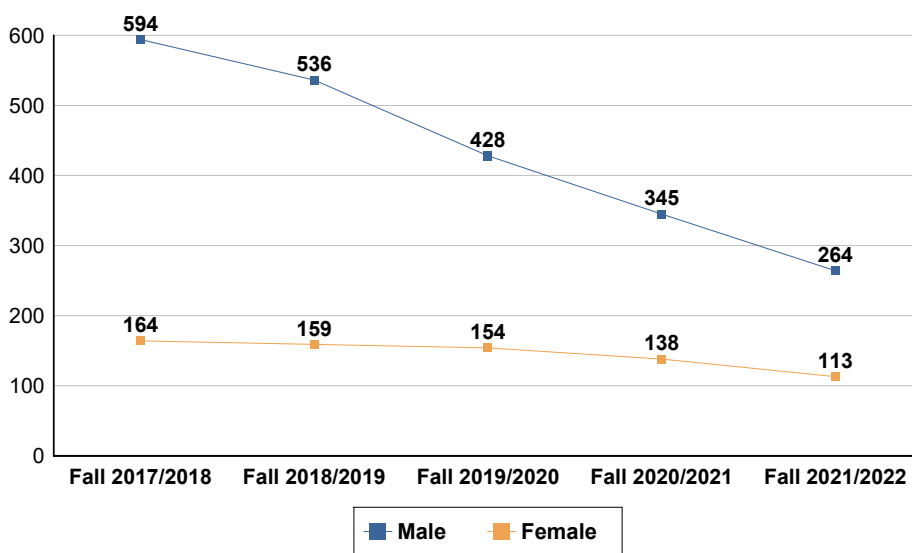

## History of Enrolled Students

#### Enrolled Students by Level & Gender

	IEP			Major			Total
	Female	Male	Total	Female	Male	Total	
Fall 2021/2022	2	4	6	111	260	371	377
Fall 2020/2021	2	4	6	136	341	477	483
Fall 2019/2020	4	13	17	150	415	565	582
Fall 2018/2019	1	20	21	158	516	674	695
Fall 2017/2018	4	23	27	160	571	731	758